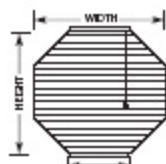

2-or-1 Headrail

Templates are required for the following specialty shades.

Standard Arch

Half Arch

Circle

Hexagon
PROVIDE THIS DIMENSION

Octagon
PROVIDE THIS DIMENSION

Fanned Bottom Angle