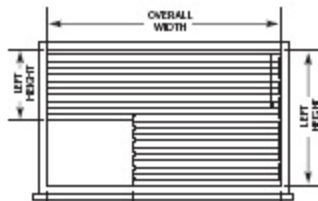

The Cellular Shade Collection

Regular, Specialty Shapes, Options & More

Templates are required for the following specialty shades.

Hexagon
PROVIDE THIS DIMENSION

Octagon
PROVIDE THIS DIMENSION

Fanned Angle

Cutout