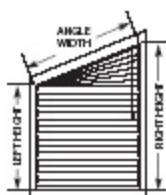

The Cellular Shade Collection

Regular, Specialty Shapes, Options & More

Cordless

Continuous Cordloop

Top Down

Top Down/Bottom Up

Standard

Day/Night

2-or-1 Headrail

Templates are required for the following specialty shades.

Standard Arch

Half Arch

Circle

Hexagon
PROVIDE THIS DIMENSION

Octagon
PROVIDE THIS DIMENSION

Fanned Bottom Angle