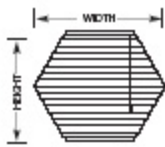

2-or-1 Headrail

Templates are required for the following specialty shades.

Standard Arch

Half Arch

Circle

Hexagon
PROVIDE THIS DIMENSION

Octagon
PROVIDE THIS DIMENSION

Fanned Bottom Angle