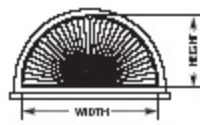

The Cellular Shade Collection

Regular, Specialty Shapes, Options & More

Cordless

Continuous Cordloop

Top Down

Top Down/Bottom Up

Standard

Day/Night

2-or-1 Headrail

Templates are required for the following specialty shades.

Standard Arch

Half Arch

Circle

Hexagon
PROVIDE THIS DIMENSION

Octagon
PROVIDE THIS DIMENSION

Fanned Bottom Angle