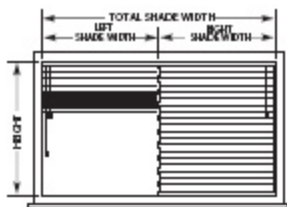

The Cellular Shade Collection

Regular, Specialty Shapes, Options & More

Cordless

Continuous Cordloop

Top Down

Top Down/Bottom Up

Standard

Day/Night

2-or-1 Headrail

Templates are required for the following specialty shades.

Standard Arch

Half Arch

Circle

Hexagon
PROVIDE THIS DIMENSION

Octagon
PROVIDE THIS DIMENSION

Fanned Bottom Angle