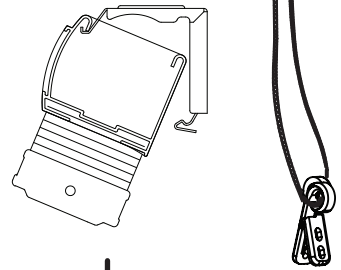

CLUTCH CELLULAR SHADE INSTALLATION INSTRUCTION

Number of parts included for each shade:

Shade width	# of Brackets	Screw
5 ~ 47.9"	2	4
48" ~ 72.9"	3	6
73" ~ 95.9"	4	8
96" ~ 120.9"	5	10
121" ~ 144"	6	12

Outside Mount

Inside Mount

⚠ WARNING/ ADVERTENCIA

Window blind cord can STRANGLE your child. To prevent strangulation, purchase cordless products or products with inaccessible cords.

La cuerda de la persiana puede ESTRANGULAR a su niño. Para evitar el estrangulamiento, compre alternativas cuerda o productos con cuerdas inaccesibles.