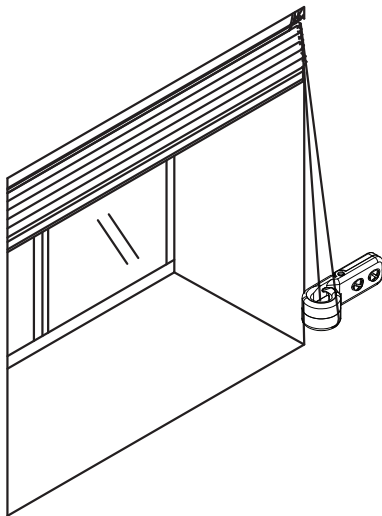

CLUTCH CELLULAR SHADE INSTALLATION INSTRUCTION

Number of parts included for each shade:

Shade width	# of Brackets	Screw
5 ~ 47.9"	2	4
48" ~ 72.9"	3	6
73" ~ 95.9"	4	8
96" ~ 120.9"	5	10
121" ~ 144"	6	12

Outside Mount

Inside Mount

⚠ WARNING/ ADVERTENCIA

Window blind cord can STRANGLE your child. To prevent strangulation, purchase cordless products or products with inaccessible cords.

La cuerda de la persiana puede ESTRANGULAR a su niño. Para evitar el estrangulamiento, compre alternativas cuerda o productos con cuerdas inaccesibles.