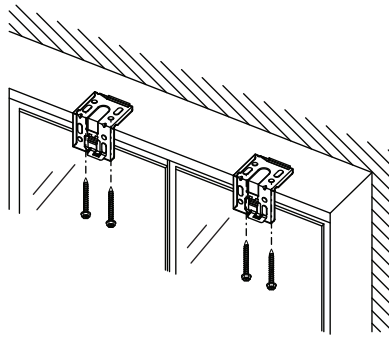

CLUTCH CELLULAR SHADE INSTALLATION INSTRUCTION

Number of parts included for each shade:

Shade width	# of Brackets	Screw
5 ~ 47.9"	2	4
48" ~ 72.9"	3	6
73" ~ 95.9"	4	8
96" ~ 120.9"	5	10
121" ~ 144"	6	12

Outside Mount

Inside Mount

⚠ WARNING/ ADVERTENCIA

Window blind cord can STRANGLE your child. To prevent strangulation, purchase cordless products or products with inaccessible cords.

La cuerda de la persiana puede ESTRANGULAR a su niño. Para evitar el estrangulamiento, compre alternativas cuerda o productos con cuerdas inaccesibles.