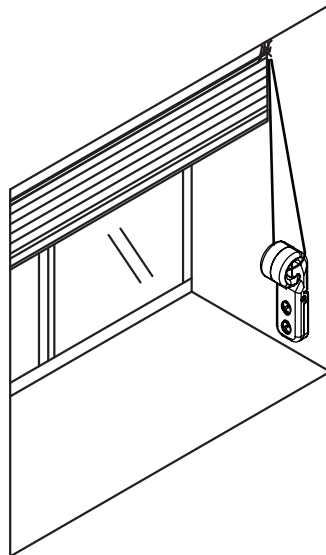

CLUTCH CELLULAR SHADE INSTALLATION INSTRUCTION

Number of parts included for each shade:

Shade width	# of Brackets	Screw
5 ~ 47.9"	2	4
48" ~ 72.9"	3	6
73" ~ 95.9"	4	8
96" ~ 120.9"	5	10
121" ~ 144"	6	12

Outside Mount

Inside Mount

⚠ WARNING/ ADVERTENCIA

Window blind cord can STRANGLE your child. To prevent strangulation, purchase cordless products or products with inaccessible cords.

La cuerda de la persiana puede ESTRANGULAR a su niño. Para evitar el estrangulamiento, compre alternativas cuerda o productos con cuerdas inaccesibles.