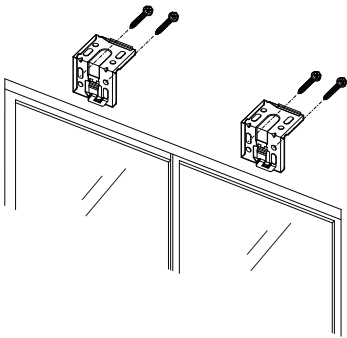

CLUTCH CELLULAR SHADE INSTALLATION INSTRUCTION

Number of parts included for each shade:

Shade width	# of Brackets	Screw
5 ~ 47.9"	2	4
48" ~ 72.9"	3	6
73" ~ 95.9"	4	8
96" ~ 120.9"	5	10
121" ~ 144"	6	12

Outside Mount

Inside Mount

⚠ WARNING/ ADVERTENCIA

Window blind cord can STRANGLE your child. To prevent strangulation, purchase cordless products or products with inaccessible cords.

La cuerda de la persiana puede ESTRANGULAR a su niño. Para evitar el estrangulamiento, compre alternativas cuerda o productos con cuerdas inaccesibles.

!IMPORTANT NOTE: CORD TENSIONER MUST BE MOUNTED ON THE WALL TO ENSURE SAFE OPERATION.

Please allow 24 hours for your shade to drop to its actual height when first installed due to the nature of the fabric.