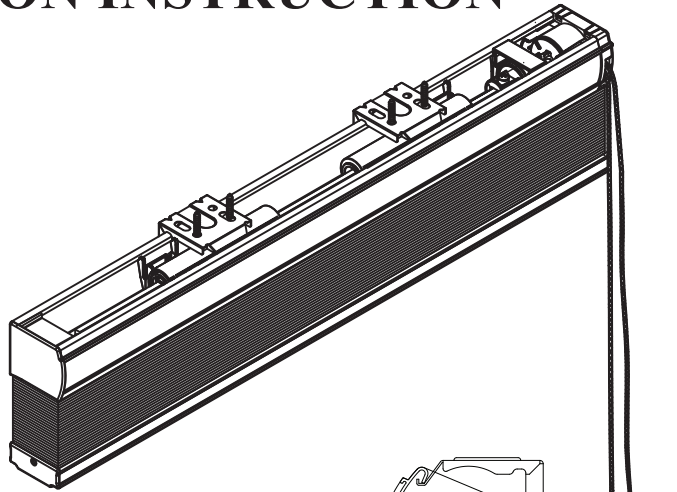

CLUTCH CELLULAR SHADE INSTALLATION INSTRUCTION

Number of parts included for each shade:

Shade width	# of Brackets	Screw
5 ~ 47.9"	2	4
48" ~ 72.9"	3	6
73" ~ 95.9"	4	8
96" ~ 120.9"	5	10
121" ~ 144"	6	12

Outside Mount

Inside Mount

⚠ WARNING/ ADVERTENCIA

Window blind cord can STRANGLE your child. To prevent strangulation, purchase cordless products or products with inaccessible cords.

La cuerda de la persiana puede ESTRANGULAR a su niño. Para evitar el estrangulamiento, compre alternativas cuerda o productos con cuerdas inaccesibles.

!IMPORTANT NOTE: CORD TENSIONER MUST BE MOUNTED ON THE WALL TO ENSURE SAFE OPERATION.

Please allow 24 hours for your shade to drop to its actual height when first installed due to the nature of the fabric.